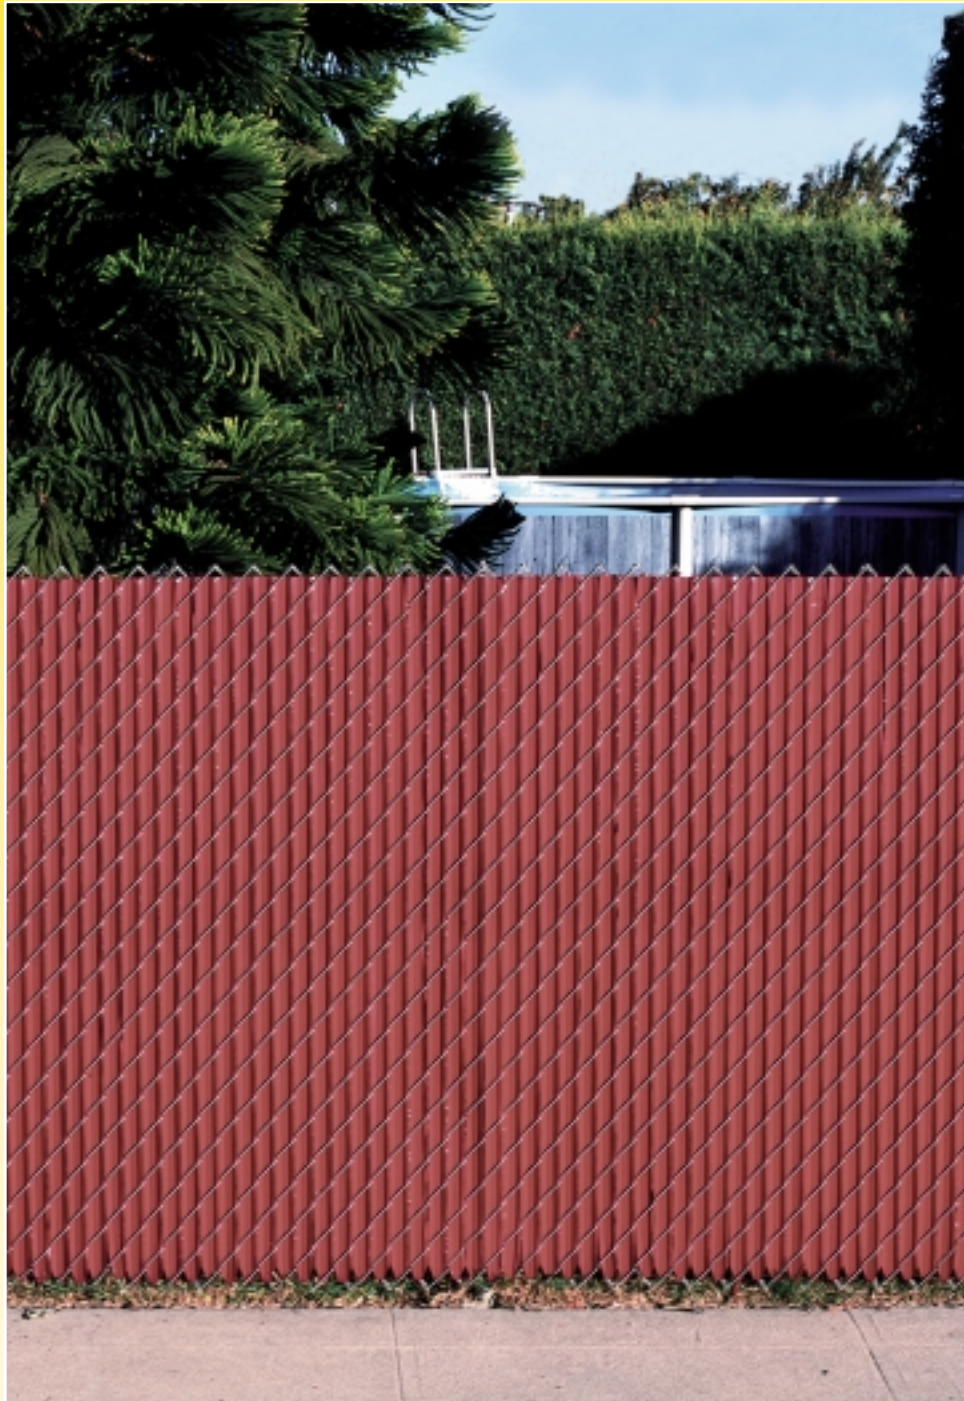

Fin/Slat '1000'

Fencing Without Boundaries.™